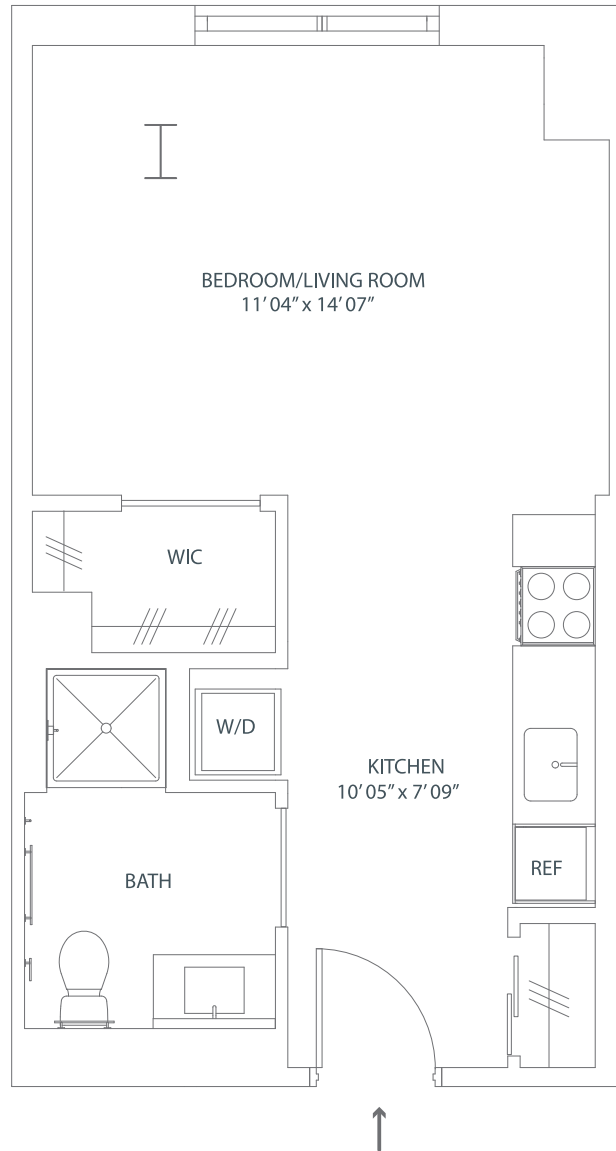

THE  
**HARLO**  
FENWAY

STUDIO  
UNIT H1 | 411SF

APARTMENT NUMBER

RENT

DATE AVAILABLE

\*Window sizes will vary between floors

Floor plans are artist's renderings. All dimensions are approximate. Actual product and specifications may vary in dimension or detail. Not all features are available in every apartment. Prices and availability are subject to change. Please see a representative for details.